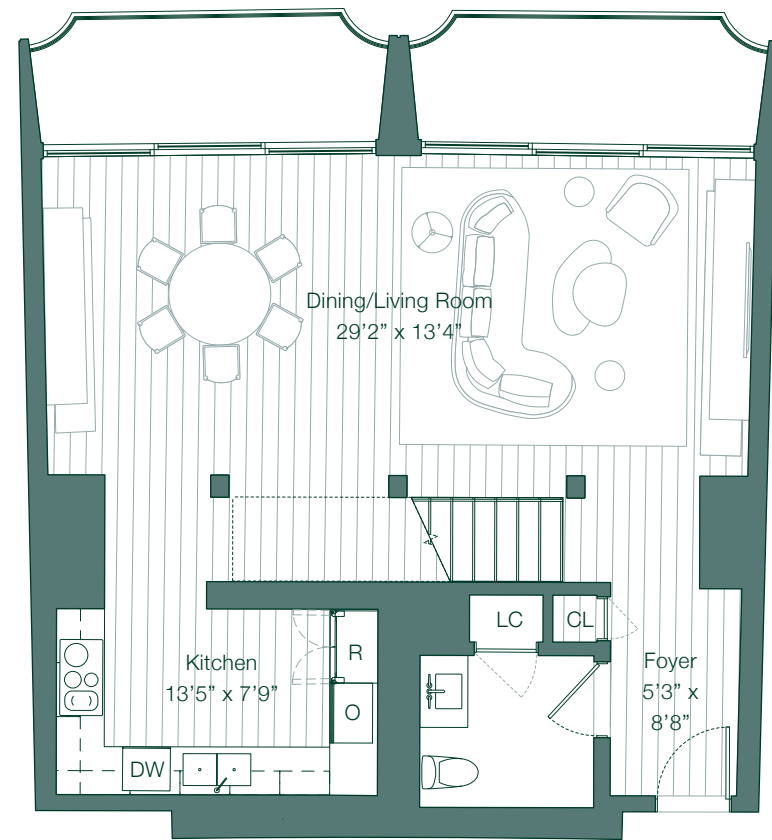

1 Bedroom
1 Bath and Powder Room

Interiors
1,543 Sq. Ft. / 143 Sq. M.

CONSTELLATION BLVD.

AVENUE OF THE STARS