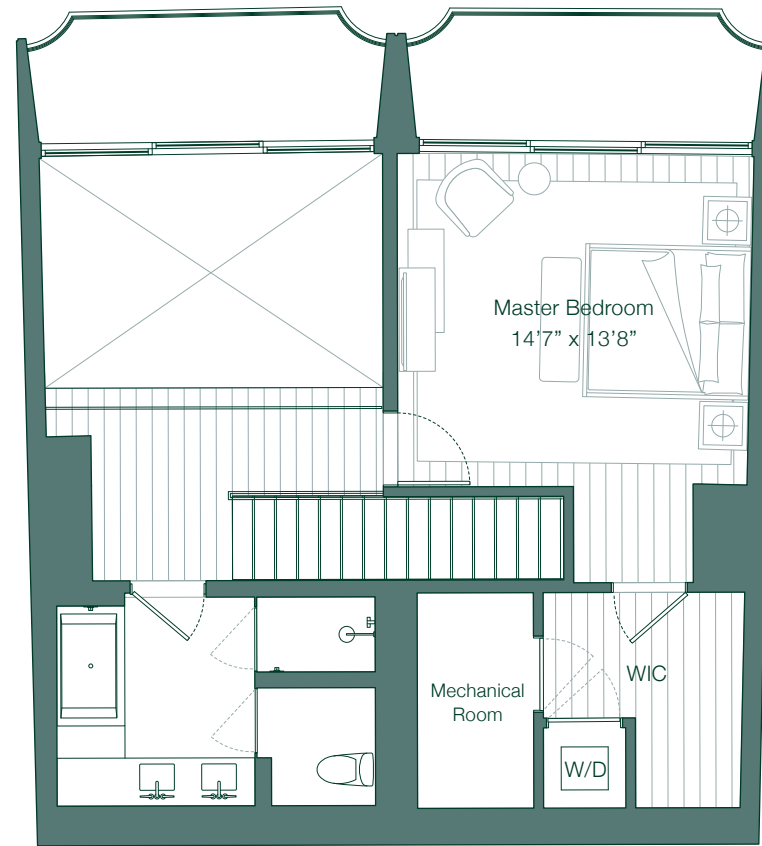

1 Bedroom
1 Bath and Powder Room

Interiors
1,543 Sq. Ft. / 143 Sq. M.

CONSTELLATION BLVD.

AVENUE OF THE STARS