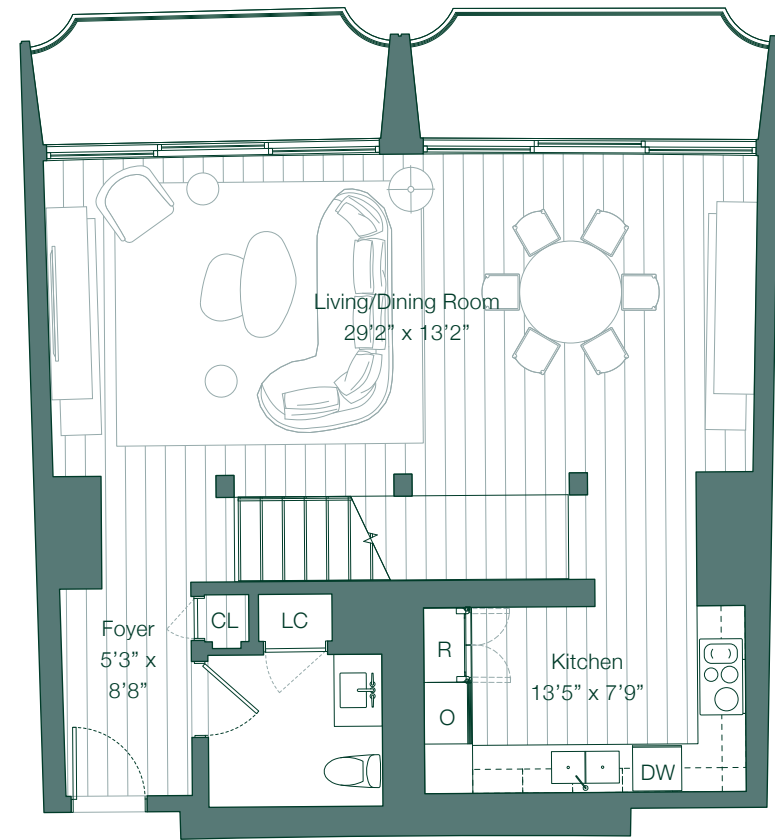

1 Bedroom
1 Bath and Powder Room

Interiors
1,539 Sq. Ft. / 143 Sq. M.

CONSTELLATION BLVD.

AVENUE OF THE STARS