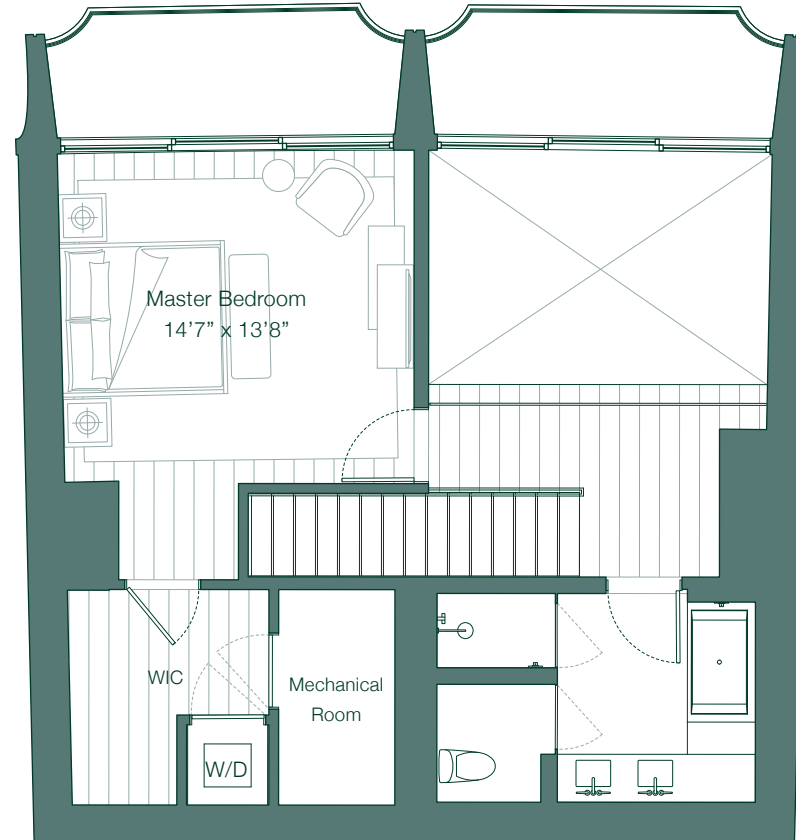

1 Bedroom
1 Bath and Powder Room

Interiors
1,539 Sq. Ft. / 143 Sq. M.

CONSTELLATION BLVD.

AVENUE OF THE STARS